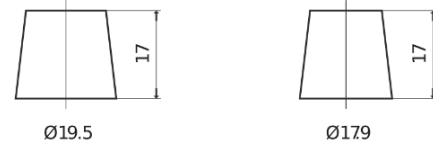

Terminal Type

Positive Terminal

Negative Terminal