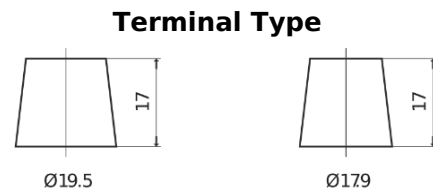

**Product overview**

Batteries for Marine and Leisure

**Start EN900**

Part number	EN900
Technology	Flooded
EAN/GTIN	3661024036061
Voltage	12 V
Capacity	140.0 Ah
CCA	800 A
MCA	900
Length	513 mm
Width	189 mm
Height	223 mm
Box size	D04
Polarity	ETN 3
Terminal Type	EN taper post
Hold Down	B0
Weights (subject of variation)	34.10 kg