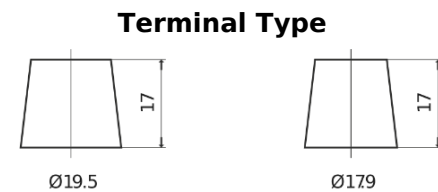

Product overview

Batteries for Marine and Leisure

Start EN850

| | |
|--------------------------------|---------------|
| Part number | EN850 |
| Technology | Flooded |
| EAN/GTIN | 3661024036078 |
| Voltage | 12 V |
| Capacity | 110.0 Ah |
| CCA | 750 A |
| MCA | 850 |
| Length | 349 mm |
| Width | 175 mm |
| Height | 235 mm |
| Box size | D02 |
| Polarity | ETN 1 |
| Terminal Type | EN taper post |
| Hold Down | B0 |
| Weights (subject of variation) | 25.40 kg |