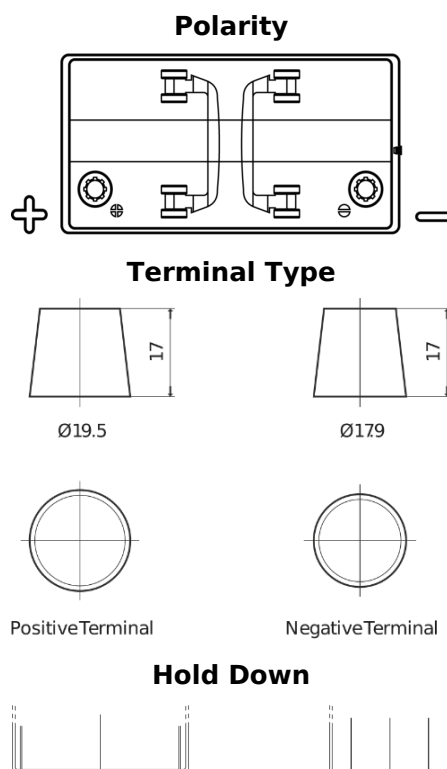

**Product overview**

Batteries for Marine and Leisure

**Start EN850**

Part number	EN850
Technology	Flooded
EAN/GTIN	3661024036078
Voltage	12 V
Capacity	110.0 Ah
CCA	750 A
MCA	850
Length	349 mm
Width	175 mm
Height	235 mm
Box size	D02
Polarity	ETN 1
Terminal Type	EN taper post
Hold Down	B0
Weights (subject of variation)	25.40 kg