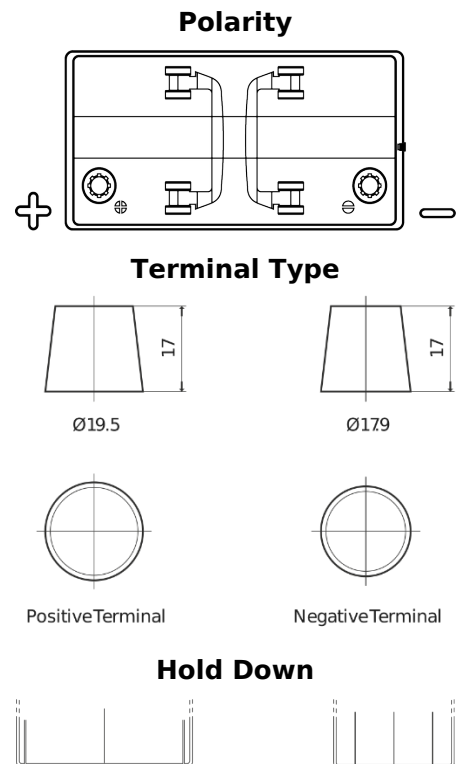

**Product overview**

Batteries for Marine and Leisure

**Start EN850**

Part number	EN850
Technology	Flooded
EAN/GTIN	3661024036078
Voltage	12 V
Capacity	110.0 Ah
CCA	750 A
MCA	850
Length	349 mm
Width	175 mm
Height	235 mm
Box size	D02
Polarity	ETN 1
Terminal Type	EN taper post
Hold Down	B0
Weights (subject of variation)	25.40 kg