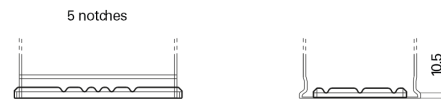

Product overview

Batteries for Marine and Leisure

Start EN800

Part number	EN800
Technology	Flooded
EAN/GTIN	3661024036351
Voltage	12 V
Capacity	90.0 Ah
CCA	720 A
MCA	800
Length	353 mm
Width	175 mm
Height	190 mm
Box size	L05
Polarity	ETN 0
Terminal Type	EN taper post
Hold Down	B13
Weights (subject of variation)	20.50 kg

Polarity

Terminal Type

Positive Terminal

Negative Terminal

Hold Down

Design, features and specifications are subject to change without notice. We disclaim any representation or warranty, express or implied, concerning the data or recommendations, and in no event shall be liable for any loss or damage claimed to have arisen as a result. Some products may not be available in your local market.