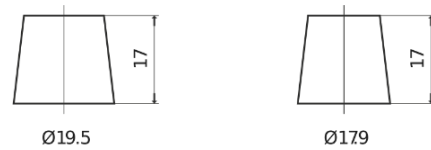

Terminal Type