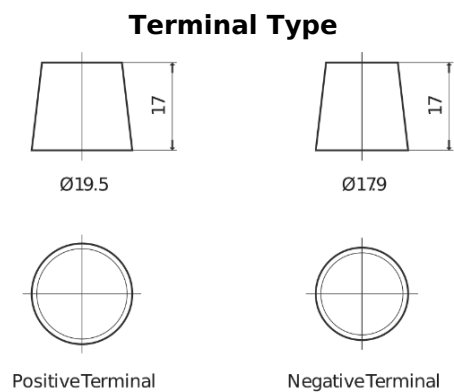

Product overview

Batteries for Marine and Leisure

Start EN750

Part number	EN750
Technology	Flooded
EAN/GTIN	3661024036085
Voltage	12 V
Capacity	74.0 Ah
CCA	680 A
MCA	750
Length	278 mm
Width	175 mm
Height	190 mm
Box size	L03
Polarity	ETN 0
Terminal Type	EN taper post
Hold Down	B13
Weights (subject of variation)	16.60 kg