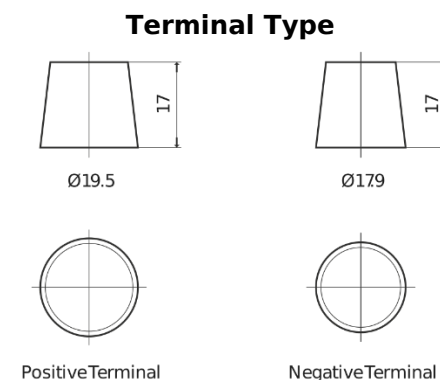

Product overview

Batteries for Marine and Leisure

Start EN750

Part number	EN750
Technology	Flooded
EAN/GTIN	3661024036085
Voltage	12 V
Capacity	74.0 Ah
CCA	680 A
MCA	750
Length	278 mm
Width	175 mm
Height	190 mm
Box size	L03
Polarity	ETN 0
Terminal Type	EN taper post
Hold Down	B13
Weights (subject of variation)	16.60 kg