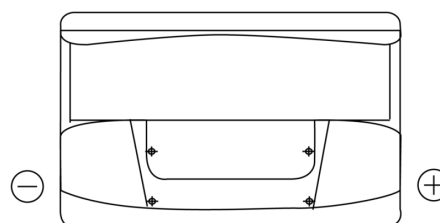

Product overview

Batteries for Marine and Leisure

Start EN750

Part number	EN750
Technology	Flooded
EAN/GTIN	3661024036085
Voltage	12 V
Capacity	74.0 Ah
CCA	680 A
MCA	750
Length	278 mm
Width	175 mm
Height	190 mm
Box size	L03
Polarity	ETN 0
Terminal Type	EN taper post
Hold Down	B13
Weights (subject of variation)	16.60 kg

Polarity

Terminal Type

Positive Terminal

Negative Terminal

Hold Down

Design, features and specifications are subject to change without notice. We disclaim any representation or warranty, express or implied, concerning the data or recommendations, and in no event shall be liable for any loss or damage claimed to have arisen as a result. Some products may not be available in your local market.