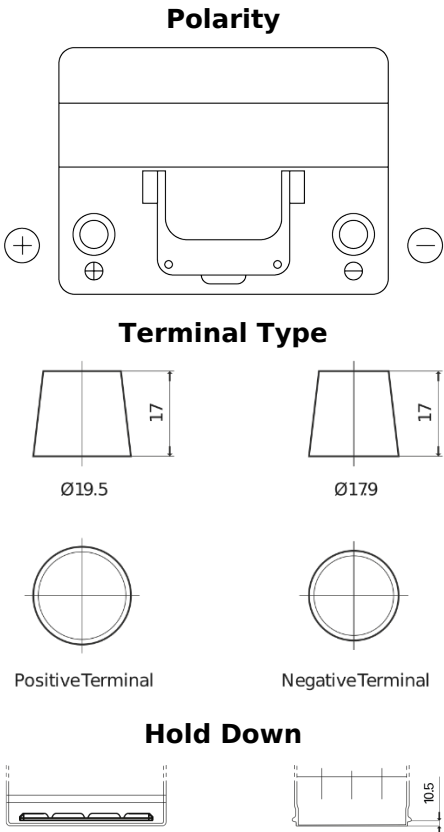

Product overview

Batteries for Cars

Formula FB605

Part number	FB605
Technology	Flooded
EAN/GTIN	3661024044424
Voltage	12 V
Capacity	60 Ah
CCA	480 A
Length	230 mm
Width	173 mm
Height	222 mm
Box size	D23
Polarity	ETN 1
Terminal Type	EN taper post
Hold Down	Korean B1
Weights (subject of variation)	14.60 kg