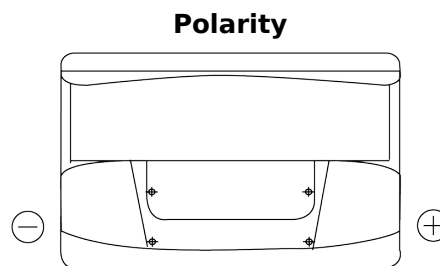

Product overview

Batteries for Marine and Leisure

Start EN750

Part number	EN750
Technology	Flooded
EAN/GTIN	3661024036085
Voltage	12 V
Capacity	74.0 Ah
CCA	680 A
MCA	750
Length	278 mm
Width	175 mm
Height	190 mm
Box size	L03
Polarity	ETN 0
Terminal Type	EN taper post
Hold Down	B13
Weights (subject of variation)	16.60 kg