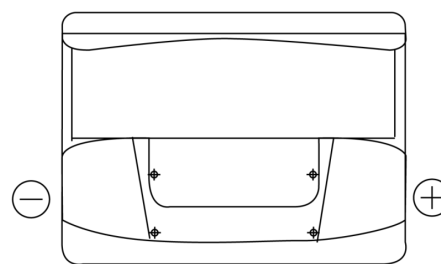

Product overview

Batteries for Marine and Leisure

Start EN600

Part number	EN600
Technology	Flooded
EAN/GTIN	3661024036092
Voltage	12 V
Capacity	62.0 Ah
CCA	540 A
MCA	600
Length	242 mm
Width	175 mm
Height	190 mm
Box size	L02
Polarity	ETN 0
Terminal Type	EN taper post
Hold Down	B13
Weights (subject of variation)	14.20 kg

Polarity

Terminal Type

Positive Terminal

Negative Terminal

Hold Down

Design, features and specifications are subject to change without notice. We disclaim any representation or warranty, express or implied, concerning the data or recommendations, and in no event shall be liable for any loss or damage claimed to have arisen as a result. Some products may not be available in your local market.