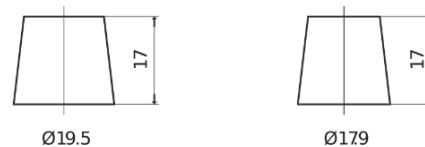

Product overview

Batteries for Marine and Leisure

Start EN600

Part number	EN600
Technology	Flooded
EAN/GTIN	3661024036092
Voltage	12 V
Capacity	62.0 Ah
CCA	540 A
MCA	600
Length	242 mm
Width	175 mm
Height	190 mm
Box size	L02
Polarity	ETN 0
Terminal Type	EN taper post
Hold Down	B13
Weights (subject of variation)	14.20 kg

Polarity

Terminal Type

Positive Terminal

Negative Terminal

Hold Down

Design, features and specifications are subject to change without notice. We disclaim any representation or warranty, express or implied, concerning the data or recommendations, and in no event shall be liable for any loss or damage claimed to have arisen as a result. Some products may not be available in your local market.