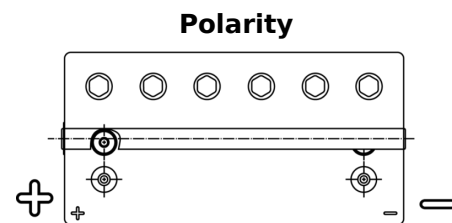

**Product overview**

Batteries for Marine and Leisure

**Start AGM EM960**

Part number	EM960
Technology	AGM
EAN/GTIN	3661024036016
Voltage	12 V
Capacity	100.0 Ah
CCA	800 A
MCA	960
Length	330 mm
Width	173 mm
Height	240 mm
Box size	G31
Polarity	ETN 1
Terminal Type	SAE M 3/8" taper&stud
Hold Down	B0
Weights (subject of variation)	31.00 kg