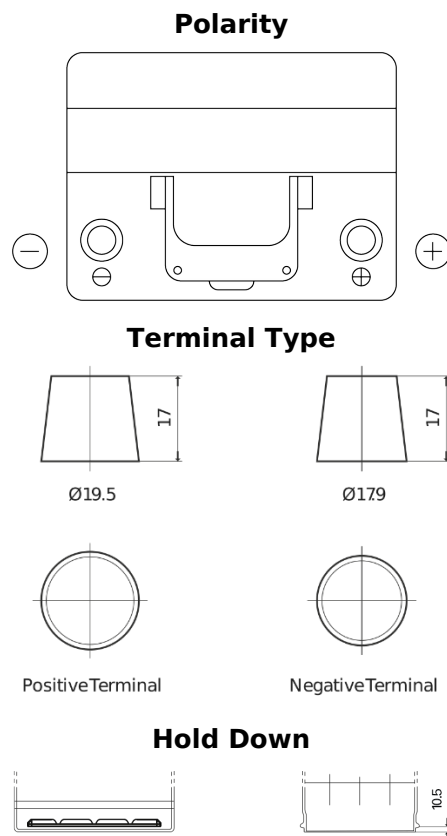

Product overview

Batteries for Cars

Technica TB604

Part number	TB604
Technology	Flooded
EAN/GTIN	3661024054416
Voltage	12 V
Capacity	60 Ah
CCA	480 A
Length	230 mm
Width	173 mm
Height	222 mm
Box size	D23
Polarity	ETN 0
Terminal Type	EN taper post
Hold Down	Korean B1
Weights (subject of variation)	14.60 kg