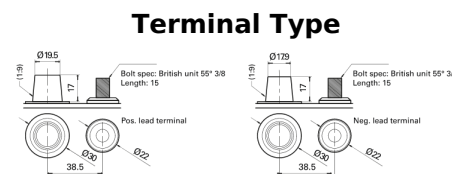

**Product overview**

Batteries for Marine and Leisure

**Start AGM EM960**

Part number	EM960
Technology	AGM
EAN/GTIN	3661024036016
Voltage	12 V
Capacity	100.0 Ah
CCA	800 A
MCA	960
Length	330 mm
Width	173 mm
Height	240 mm
Box size	G31
Polarity	ETN 1
Terminal Type	SAE M 3/8" taper&stud
Hold Down	B0
Weights (subject of variation)	31.00 kg