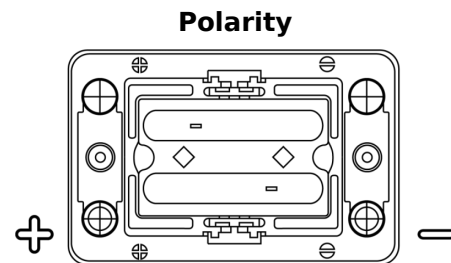

Product overview

Batteries for Marine and Leisure

Start AGM EM1000

Part number	EM1000
Technology	AGM
EAN/GTIN	3661024036023
Voltage	12 V
Capacity	50.0 Ah
CCA	800 A
MCA	1000
Length	260 mm
Width	173 mm
Height	206 mm
Box size	G34
Polarity	ETN 1
Terminal Type	SAE M 3/8"- 5/16" taper&stud
Hold Down	B7
Weights (subject of variation)	17.90 kg