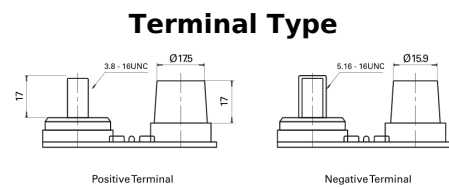

**Product overview**

Batteries for Marine and Leisure

**Start AGM EM1000**

Part number	EM1000
Technology	AGM
EAN/GTIN	3661024036023
Voltage	12 V
Capacity	50.0 Ah
CCA	800 A
MCA	1000
Length	260 mm
Width	173 mm
Height	206 mm
Box size	G34
Polarity	ETN 1
Terminal Type	SAE M 3/8"- 5/16" taper&stud
Hold Down	B7
Weights (subject of variation)	17.90 kg