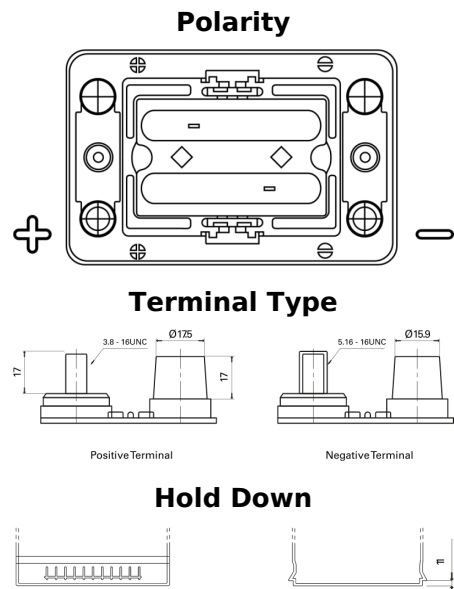

Product overview

Batteries for Marine and Leisure

Start AGM EM1000

Part number	EM1000
Technology	AGM
EAN/GTIN	3661024036023
Voltage	12 V
Capacity	50.0 Ah
CCA	800 A
MCA	1000
Length	260 mm
Width	173 mm
Height	206 mm
Box size	G34
Polarity	ETN 1
Terminal Type	SAE M 3/8"- 5/16" taper&stud
Hold Down	B7
Weights (subject of variation)	17.90 kg