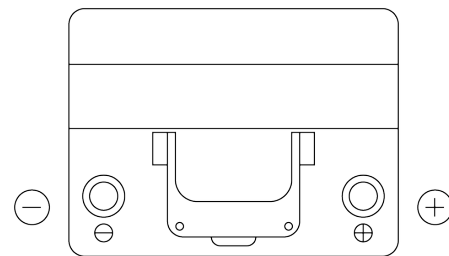

Product overview

Batteries for Cars

Excell EB604

Part number	EB604
Technology	Flooded
EAN/GTIN	3661024034418
Voltage	12 V
Capacity	60 Ah
CCA	480 A
Length	230 mm
Width	173 mm
Height	222 mm
Box size	D23
Polarity	ETN 0
Terminal Type	EN taper post
Hold Down	Korean B1
Weights (subject of variation)	14.60 kg

Polarity

Terminal Type

Positive Terminal

Negative Terminal

Hold Down

Design, features and specifications are subject to change without notice. We disclaim any representation or warranty, express or implied, concerning the data or recommendations, and in no event shall be liable for any loss or damage claimed to have arisen as a result. Some products may not be available in your local market.