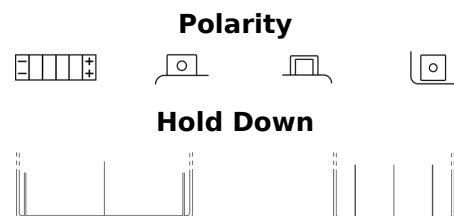

### Li-Ion ELTX20H

Part number	ELTX20H
Technology	Li-Ion
EAN/GTIN	3661024036856
Voltage	12 V
Capacity	7.0 Ah
CCA	380 A
Watt hour	84 Wh
Length	175 mm
Width	90 mm
Height	130 mm
Box size	C77
Polarity	ETN 1
Terminal Type	M12 (Squad Terminals)
Hold Down	B0
Weights (subject of variation)	1.30 kg