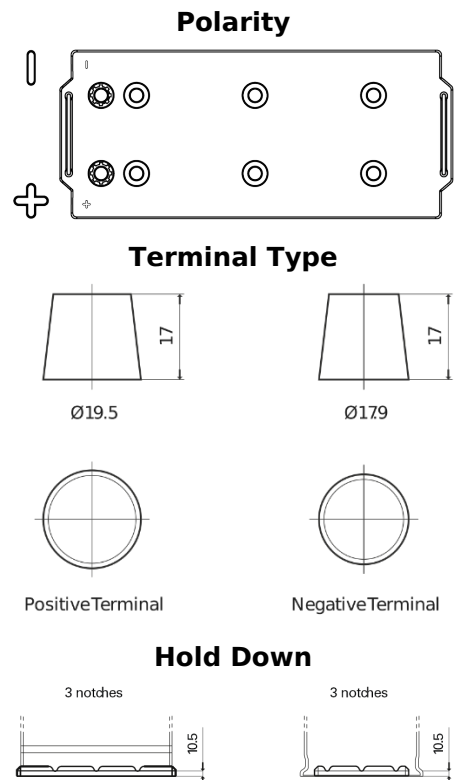

Product overview

Batteries for Trucks, Buses, Construction, Agriculture

StartPRO TG1806

Part number	TG1806
Technology	Flooded
EAN/GTIN	3661024055505
Voltage	12 V
Capacity	180 Ah
CCA	1000 A
Length	510 mm
Width	218 mm
Height	225 mm
Box size	D09
Polarity	ETN 4
Terminal Type	EN taper post
Hold Down	B3
Weights (subject of variation)	43.00 kg