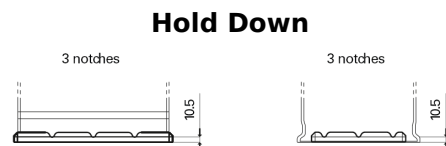

**Product overview**

Batteries for Trucks, Buses, Construction, Agriculture

**StartPRO EG1406**

Part number	EG1406
Technology	Flooded
EAN/GTIN	3661024035491
Voltage	12 V
Capacity	140 Ah
CCA	800 A
Length	510 mm
Width	175 mm
Height	225 mm
Box size	D08
Polarity	ETN 4
Terminal Type	EN taper post
Hold Down	B3
Weights (subject of variation)	33.50 kg