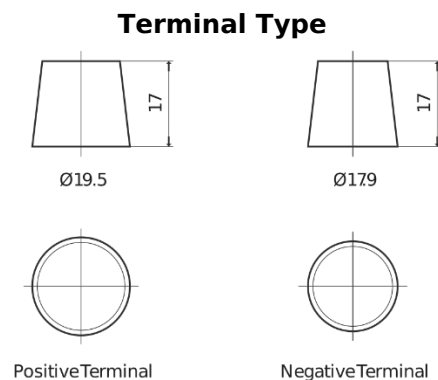

**Product overview**

Batteries for Trucks, Buses, Construction, Agriculture

**StartPRO EG1406**

Part number	EG1406
Technology	Flooded
EAN/GTIN	3661024035491
Voltage	12 V
Capacity	140 Ah
CCA	800 A
Length	510 mm
Width	175 mm
Height	225 mm
Box size	D08
Polarity	ETN 4
Terminal Type	EN taper post
Hold Down	B3
Weights (subject of variation)	33.50 kg