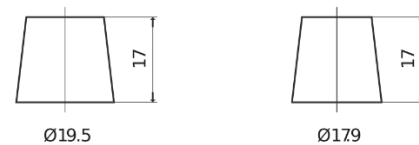

Product overview

Batteries for Cars

AGM EK720

Part number	EK720
Technology	AGM
EAN/GTIN	3661024037907
Voltage	12 V
Capacity	72.0 Ah
CCA	760 A
Length	278 mm
Width	175 mm
Height	190 mm
Box size	L03
Polarity	ETN 0
Terminal Type	EN taper post
Hold Down	B13
Weights (subject of variation)	20.60 kg

Polarity

Terminal Type

Positive Terminal

Negative Terminal

Hold Down

Design, features and specifications are subject to change without notice. We disclaim any representation or warranty, express or implied, concerning the data or recommendations, and in no event shall be liable for any loss or damage claimed to have arisen as a result. Some products may not be available in your local market.