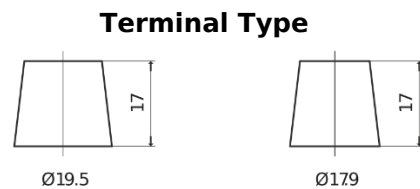

**Product overview**

Batteries for Trucks, Buses, Construction, Agriculture

**PowerPRO FF2353**

Part number	FF2353
Technology	Flooded
EAN/GTIN	3661024045322
Voltage	12 V
Capacity	235 Ah
CCA	1300 A
Length	518 mm
Width	274 mm
Height	240 mm
Box size	D06
Polarity	ETN 3
Terminal Type	EN taper post
Hold Down	B0
Weights (subject of variation)	56.30 kg