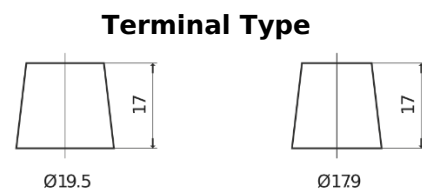

Product overview

Batteries for Trucks, Buses, Construction, Agriculture

PowerPRO EF2353

Part number	EF2353
Technology	Flooded
EAN/GTIN	3661024035323
Voltage	12 V
Capacity	235 Ah
CCA	1300 A
Length	518 mm
Width	274 mm
Height	240 mm
Box size	D06
Polarity	ETN 3
Terminal Type	EN taper post
Hold Down	B0
Weights (subject of variation)	56.30 kg