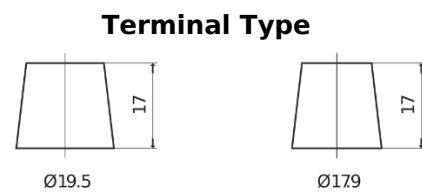

Product overview

Batteries for Trucks, Buses, Construction, Agriculture

StartPRO EG2254

Part number	EG2254
Technology	Flooded
EAN/GTIN	3661024037556
Voltage	12 V
Capacity	225 Ah
CCA	1200 A
Length	518 mm
Width	274 mm
Height	240 mm
Box size	D06
Polarity	ETN 4
Terminal Type	EN taper post
Hold Down	B0
Weights (subject of variation)	54.90 kg