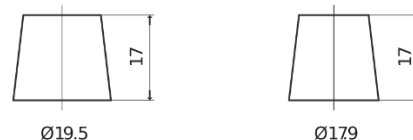

**Product overview**

Batteries for Cars

**Formula FB455**

Part number	FB455
Technology	Flooded
EAN/GTIN	3661024044387
Voltage	12 V
Capacity	45 Ah
CCA	330 A
Length	237 mm
Width	127 mm
Height	227 mm
Box size	B24
Polarity	ETN 1
Terminal Type	EN taper post
Hold Down	B0
Weights (subject of variation)	11.40 kg

**Polarity**

**Terminal Type**

Positive Terminal

Negative Terminal

**Hold Down**

Design, features and specifications are subject to change without notice. We disclaim any representation or warranty, express or implied, concerning the data or recommendations, and in no event shall be liable for any loss or damage claimed to have arisen as a result. Some products may not be available in your local market.