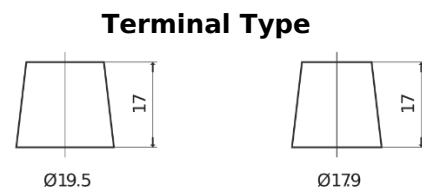

Product overview

Batteries for Trucks, Buses, Construction, Agriculture

StartPRO TG2253

Part number	TG2253
Technology	Flooded
EAN/GTIN	3661024057431
Voltage	12 V
Capacity	225 Ah
CCA	1200 A
Length	518 mm
Width	274 mm
Height	240 mm
Box size	D06
Polarity	ETN 3
Terminal Type	EN taper post
Hold Down	B0
Weights (subject of variation)	54.90 kg