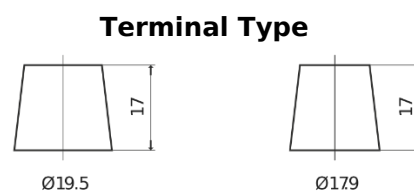

**Product overview**

Batteries for Trucks, Buses, Construction, Agriculture

**StartPRO DG2253**

Part number	DG2253
Technology	Flooded
EAN/GTIN	3661024026963
Voltage	12 V
Capacity	225 Ah
CCA	1200 A
Length	518 mm
Width	274 mm
Height	240 mm
Box size	D06
Polarity	ETN 3
Terminal Type	EN taper post
Hold Down	B0
Weights (subject of variation)	54.90 kg