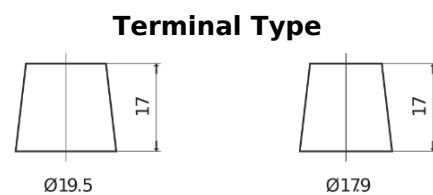

Product overview

Batteries for Trucks, Buses, Construction, Agriculture

PowerPRO Agri&Construction EJ2353

Part number	EJ2353
Technology	Flooded
EAN/GTIN	3661024036924
Voltage	12 V
Capacity	235.0 Ah
CCA	1450 A
Length	518 mm
Width	274 mm
Height	240 mm
Box size	D06
Polarity	ETN 3
Terminal Type	EN taper post
Hold Down	B0
Weights (subject of variation)	59.70 kg