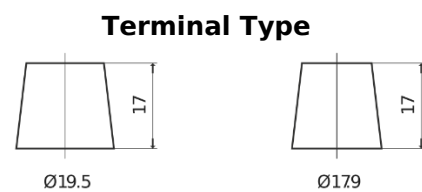

Product overview

Batteries for Trucks, Buses, Construction, Agriculture

PowerPRO Agri&Construction EJ1723

Part number	EJ1723
Technology	Flooded
EAN/GTIN	3661024036917
Voltage	12 V
Capacity	172.0 Ah
CCA	1390 A
Length	513 mm
Width	223 mm
Height	223 mm
Box size	D05
Polarity	ETN 3
Terminal Type	EN taper post
Hold Down	B0
Weights (subject of variation)	48.80 kg