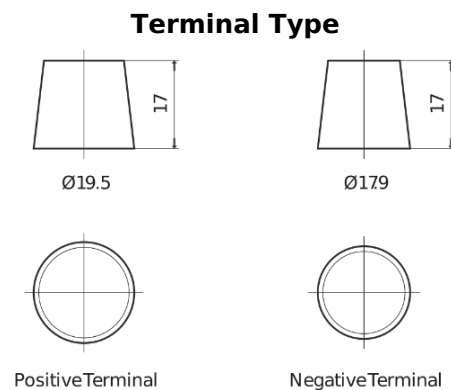

Product overview

Batteries for Trucks, Buses, Construction, Agriculture

PowerPRO Agri&Construction EJ1723

Part number	EJ1723
Technology	Flooded
EAN/GTIN	3661024036917
Voltage	12 V
Capacity	172.0 Ah
CCA	1390 A
Length	513 mm
Width	223 mm
Height	223 mm
Box size	D05
Polarity	ETN 3
Terminal Type	EN taper post
Hold Down	B0
Weights (subject of variation)	48.80 kg