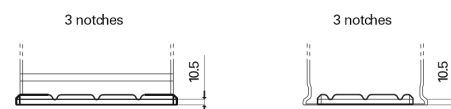

**Product overview**

Batteries for Trucks, Buses, Construction, Agriculture

**PowerPRO Agri&Construction EJ1355**

Part number	EJ1355
Technology	Flooded
EAN/GTIN	3661024036955
Voltage	12 V
Capacity	135.0 Ah
CCA	1000 A
Length	514 mm
Width	175 mm
Height	210 mm
Box size	DB8
Polarity	ETN 3
Terminal Type	EN taper post
Hold Down	B3
Weights (subject of variation)	36.00 kg

**Polarity**

**Terminal Type**

Positive Terminal

Negative Terminal

**Hold Down**

Design, features and specifications are subject to change without notice. We disclaim any representation or warranty, express or implied, concerning the data or recommendations, and in no event shall be liable for any loss or damage claimed to have arisen as a result. Some products may not be available in your local market.