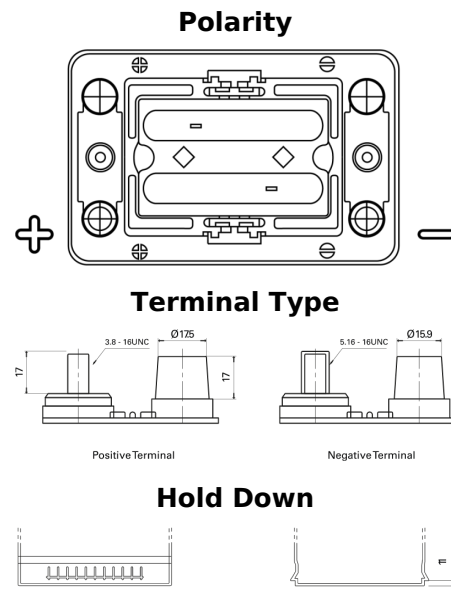

Product overview

Batteries for Trucks, Buses, Construction, Agriculture

PowerPRO Agri&Construction EJ050C

Part number	EJ050C
Technology	AGM
EAN/GTIN	3661024036979
Voltage	12 V
Capacity	50.0 Ah
CCA	800 A
Length	260 mm
Width	173 mm
Height	206 mm
Box size	G34
Polarity	ETN 1
Terminal Type	SAE M 3/8"- 5/16" taper&stud
Hold Down	B7
Weights (subject of variation)	17.90 kg