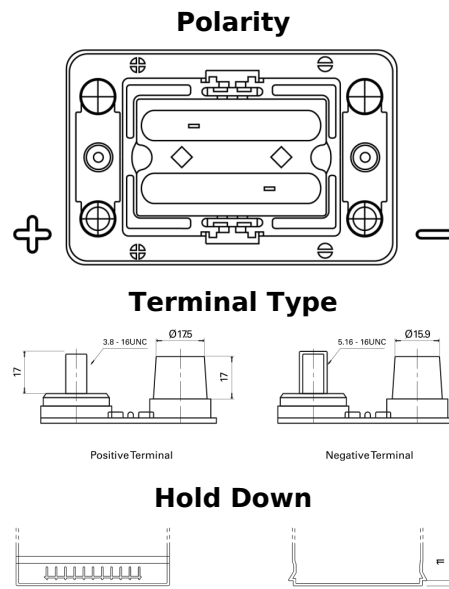

**Product overview**

Batteries for Trucks, Buses, Construction, Agriculture

**PowerPRO Agri&Construction EJ050C**

Part number	EJ050C
Technology	AGM
EAN/GTIN	3661024036979
Voltage	12 V
Capacity	50.0 Ah
CCA	800 A
Length	260 mm
Width	173 mm
Height	206 mm
Box size	G34
Polarity	ETN 1
Terminal Type	SAE M 3/8"- 5/16" taper&stud
Hold Down	B7
Weights (subject of variation)	17.90 kg