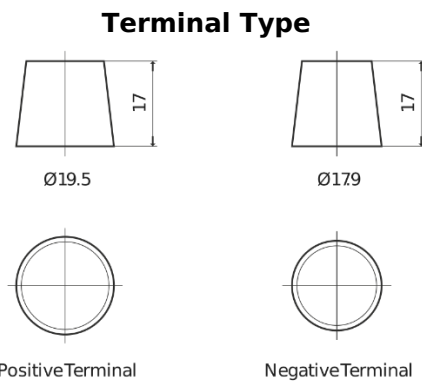

**Product overview**

Batteries for Trucks, Buses, Construction, Agriculture

**StrongPRO EFB+ EE2353**

Part number	EE2353
Technology	EFB
EAN/GTIN	3661024036870
Voltage	12 V
Capacity	235 Ah
CCA	1200 A
Length	518 mm
Width	274 mm
Height	240 mm
Box size	D06
Polarity	ETN 3
Terminal Type	EN taper post
Hold Down	B0
Weights (subject of variation)	58.20 kg