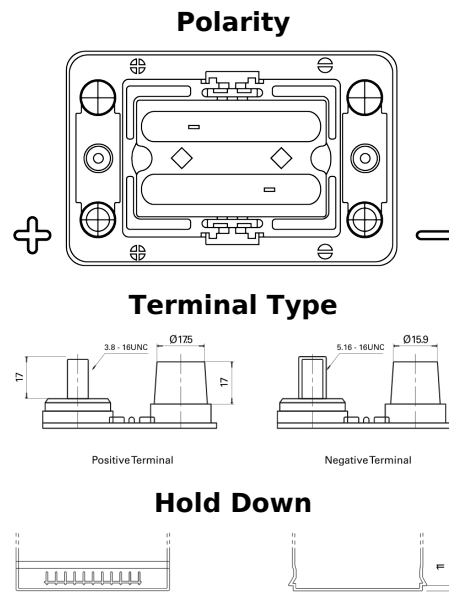

Product overview

Batteries for Trucks, Buses, Construction, Agriculture

PowerPRO Agri&Construction EJ050C

Part number	EJ050C
Technology	AGM
EAN/GTIN	3661024036979
Voltage	12 V
Capacity	50.0 Ah
CCA	800 A
Length	260 mm
Width	173 mm
Height	206 mm
Box size	G34
Polarity	ETN 1
Terminal Type	SAE M 3/8" - 5/16" taper&stud
Hold Down	B7
Weights (subject of variation)	17.90 kg