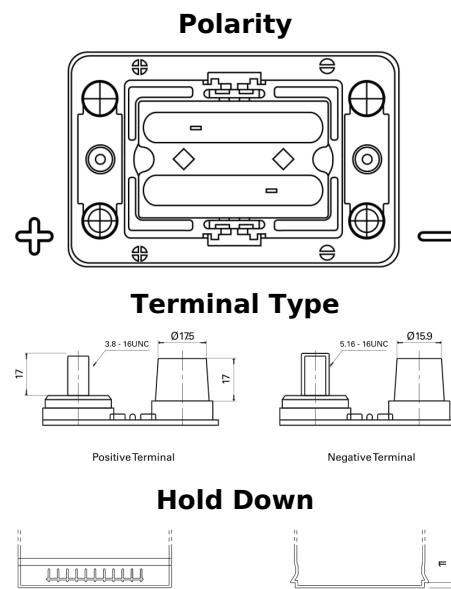

Product overview

Batteries for Trucks, Buses, Construction, Agriculture

PowerPRO Agri&Construction EJ050C

Part number	EJ050C
Technology	AGM
EAN/GTIN	3661024036979
Voltage	12 V
Capacity	50.0 Ah
CCA	800 A
Length	260 mm
Width	173 mm
Height	206 mm
Box size	G34
Polarity	ETN 1
Terminal Type	SAE M 3/8"- 5/16" taper&stud
Hold Down	B7
Weights (subject of variation)	17.90 kg