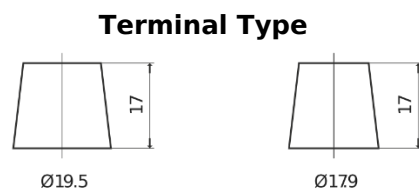

Product overview

Batteries for Cars

Excell EB455

Part number	EB455
Technology	Flooded
EAN/GTIN	3661024034388
Voltage	12 V
Capacity	45 Ah
CCA	330 A
Length	237 mm
Width	127 mm
Height	227 mm
Box size	B24
Polarity	ETN 1
Terminal Type	EN taper post
Hold Down	B0
Weights (subject of variation)	11.40 kg