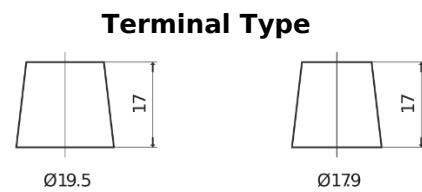

Product overview

Batteries for Trucks, Buses, Construction, Agriculture

StartPRO EG2254

Part number	EG2254
Technology	Flooded
EAN/GTIN	3661024037556
Voltage	12 V
Capacity	225.0 Ah
CCA	1200 A
Length	518 mm
Width	274 mm
Height	240 mm
Box size	D06
Polarity	ETN 4
Terminal Type	EN taper post
Hold Down	B0
Weights (subject of variation)	54.90 kg