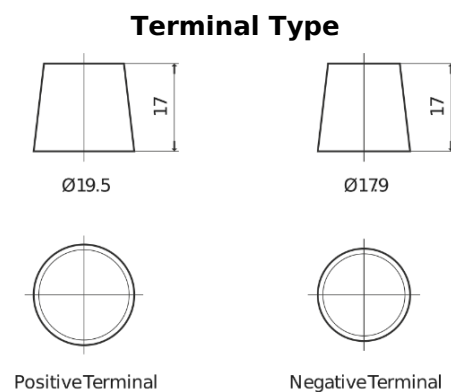

Product overview

Batteries for Trucks, Buses, Construction, Agriculture

StartPRO EG2253

| | |
|--------------------------------|---------------|
| Part number | EG2253 |
| Technology | Flooded |
| EAN/GTIN | 3661024037549 |
| Voltage | 12 V |
| Capacity | 225.0 Ah |
| CCA | 1200 A |
| Length | 518 mm |
| Width | 274 mm |
| Height | 240 mm |
| Box size | D06 |
| Polarity | ETN 3 |
| Terminal Type | EN taper post |
| Hold Down | B0 |
| Weights (subject of variation) | 54.90 kg |