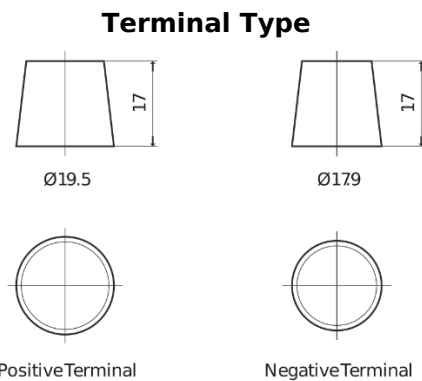

**Product overview**

Batteries for Trucks, Buses, Construction, Agriculture

**EndurancePRO EFB FX2253**

Part number	FX2253
Technology	EFB
EAN/GTIN	3661024046480
Voltage	12 V
Capacity	225 Ah
CCA	1150 A
Length	518 mm
Width	274 mm
Height	240 mm
Box size	D06
Polarity	ETN 3
Terminal Type	EN taper post
Hold Down	B0
Weights (subject of variation)	60.10 kg