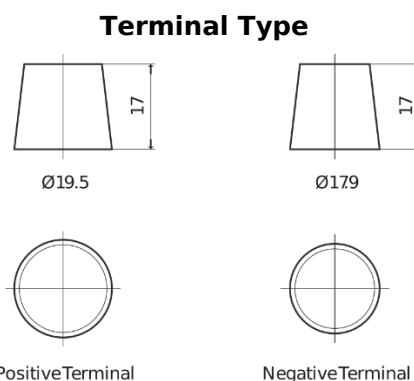

Product overview

Batteries for Marine and Leisure

Equipment ET1600

Part number	ET1600
Technology	Flooded
EAN/GTIN	3661024035873
Voltage	12 V
Capacity	230 Ah
Watt hour	1600 Wh
Length	518 mm
Width	274 mm
Height	240 mm
Box size	D06
Polarity	ETN 3
Terminal Type	EN taper post
Hold Down	B0
Weights (subject of variation)	64.80 kg