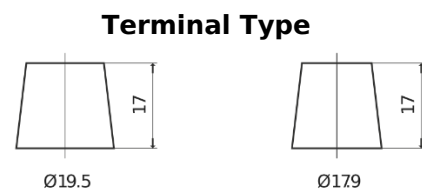

Product overview

Batteries for Marine and Leisure

Equipment ET1600

Part number	ET1600
Technology	Flooded
EAN/GTIN	3661024035873
Voltage	12 V
Capacity	230 Ah
Watt hour	1600 Wh
Length	518 mm
Width	274 mm
Height	240 mm
Box size	D06
Polarity	ETN 3
Terminal Type	EN taper post
Hold Down	B0
Weights (subject of variation)	64.80 kg