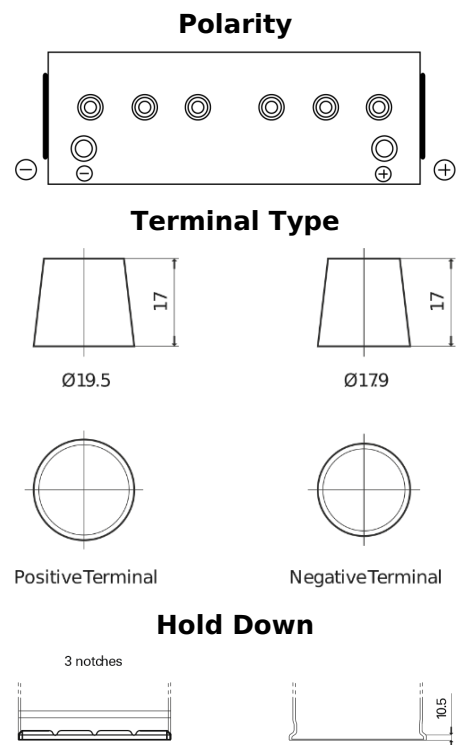

**Product overview**

Batteries for Trucks, Buses, Construction, Agriculture

**StartPRO EG1402**

Part number	EG1402
Technology	Flooded
EAN/GTIN	3661024035347
Voltage	12 V
Capacity	140.0 Ah
CCA	900 A
Length	508 mm
Width	175 mm
Height	205 mm
Box size	ATM
Polarity	ETN 0
Terminal Type	EN taper post
Hold Down	B1
Weights (subject of variation)	33.80 kg