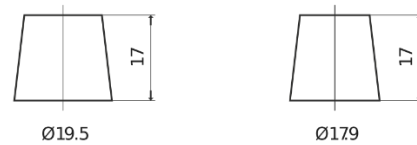

Terminal Type