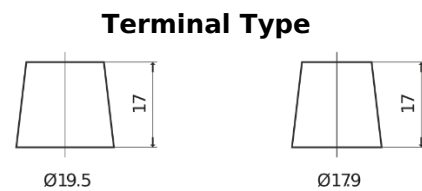

Product overview

Batteries for Trucks, Buses, Construction, Agriculture

Endurance+PRO Gel ED2103

Part number	ED2103
Technology	GEL
EAN/GTIN	3661024037341
Voltage	12 V
Capacity	210 Ah
CCA	1030 A
Length	518 mm
Width	274 mm
Height	240 mm
Box size	D06
Polarity	ETN 3
Terminal Type	EN taper post
Hold Down	B0
Weights (subject of variation)	63.50 kg