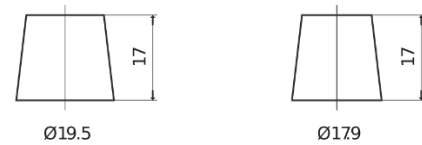

Product overview

Batteries for Trucks, Buses, Construction, Agriculture

StartPRO EG1353

Part number	EG1353
Technology	Flooded
EAN/GTIN	3661024035545
Voltage	12 V
Capacity	135.0 Ah
CCA	1000 A
Length	514 mm
Width	218 mm
Height	210 mm
Box size	DB9
Polarity	ETN 3
Terminal Type	EN taper post
Hold Down	B0
Weights (subject of variation)	39.80 kg

Polarity

Terminal Type

Positive Terminal

Negative Terminal

Hold Down

Design, features and specifications are subject to change without notice. We disclaim any representation or warranty, express or implied, concerning the data or recommendations, and in no event shall be liable for any loss or damage claimed to have arisen as a result. Some products may not be available in your local market.