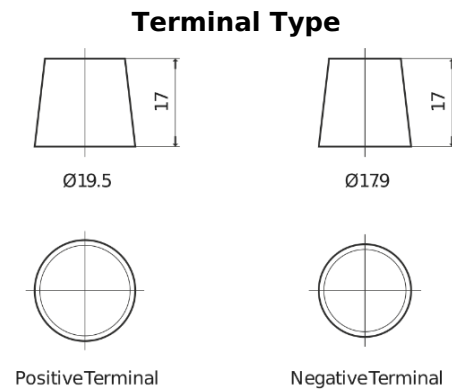

**Product overview**

Batteries for Trucks, Buses, Construction, Agriculture

**StartPRO EG1353**

Part number	EG1353
Technology	Flooded
EAN/GTIN	3661024035545
Voltage	12 V
Capacity	135.0 Ah
CCA	1000 A
Length	514 mm
Width	218 mm
Height	210 mm
Box size	DB9
Polarity	ETN 3
Terminal Type	EN taper post
Hold Down	B0
Weights (subject of variation)	39.80 kg