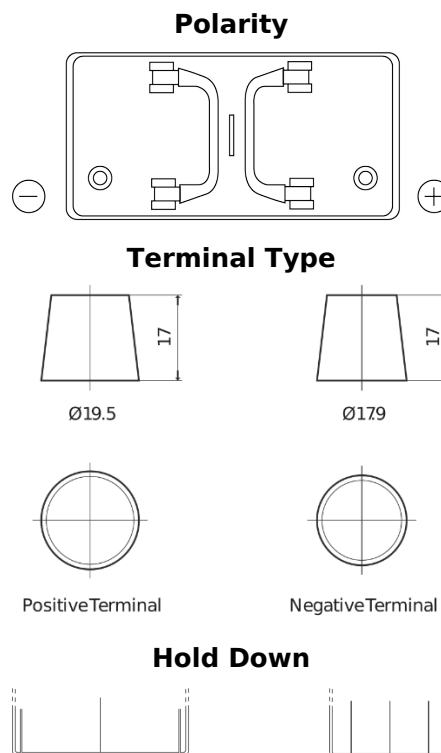

Product overview

Batteries for Trucks, Buses, Construction, Agriculture

StartPRO EG1250

Part number	EG1250
Technology	Flooded
EAN/GTIN	3661024035408
Voltage	12 V
Capacity	125.0 Ah
CCA	760 A
Length	349 mm
Width	175 mm
Height	285 mm
Box size	D03
Polarity	ETN 0
Terminal Type	EN taper post
Hold Down	B0
Weights (subject of variation)	29.50 kg