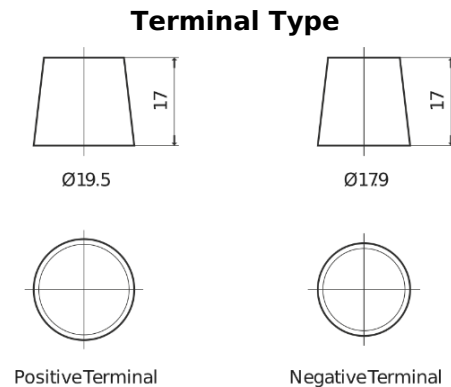

**Product overview**

Batteries for Trucks, Buses, Construction, Agriculture

**StartPRO EG1206**

Part number	EG1206
Technology	Flooded
EAN/GTIN	3661024037013
Voltage	12 V
Capacity	120.0 Ah
CCA	680 A
Length	510 mm
Width	175 mm
Height	225 mm
Box size	D08
Polarity	ETN 4
Terminal Type	EN taper post
Hold Down	B3
Weights (subject of variation)	31.80 kg