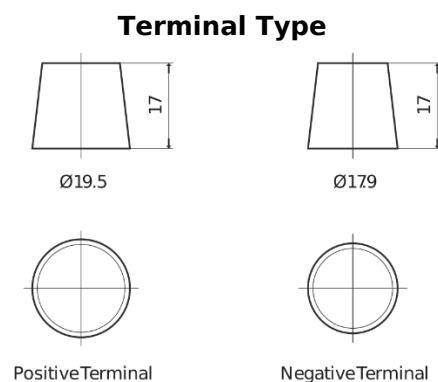

Product overview

Batteries for Trucks, Buses, Construction, Agriculture

StartPRO EG1206

Part number	EG1206
Technology	Flooded
EAN/GTIN	3661024037013
Voltage	12 V
Capacity	120.0 Ah
CCA	680 A
Length	510 mm
Width	175 mm
Height	225 mm
Box size	D08
Polarity	ETN 4
Terminal Type	EN taper post
Hold Down	B3
Weights (subject of variation)	31.80 kg