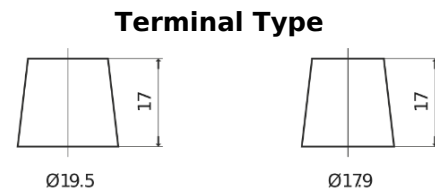

**Product overview**

Batteries for Trucks, Buses, Construction, Agriculture

**StartPRO EG1203**

Part number	EG1203
Technology	Flooded
EAN/GTIN	3661024036993
Voltage	12 V
Capacity	120.0 Ah
CCA	680 A
Length	513 mm
Width	189 mm
Height	223 mm
Box size	D04
Polarity	ETN 3
Terminal Type	EN taper post
Hold Down	B0
Weights (subject of variation)	32.50 kg