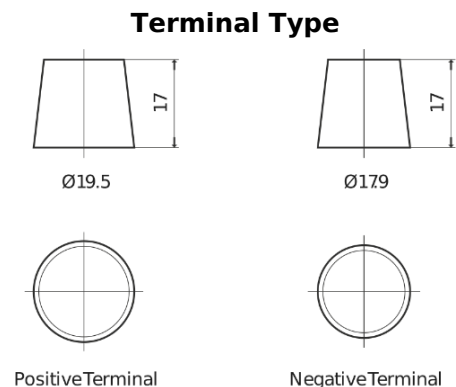

Product overview

Batteries for Trucks, Buses, Construction, Agriculture

StartPRO EG1101

Part number	EG1101
Technology	Flooded
EAN/GTIN	3661024035385
Voltage	12 V
Capacity	110.0 Ah
CCA	750 A
Length	349 mm
Width	175 mm
Height	235 mm
Box size	D02
Polarity	ETN 1
Terminal Type	EN taper post
Hold Down	B0
Weights (subject of variation)	25.40 kg