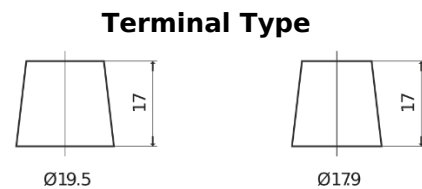

Product overview

Batteries for Trucks, Buses, Construction, Agriculture

PowerPRO EF2353

Part number	EF2353
Technology	Flooded
EAN/GTIN	3661024035323
Voltage	12 V
Capacity	235.0 Ah
CCA	1300 A
Length	518 mm
Width	274 mm
Height	240 mm
Box size	D06
Polarity	ETN 3
Terminal Type	EN taper post
Hold Down	B0
Weights (subject of variation)	56.30 kg