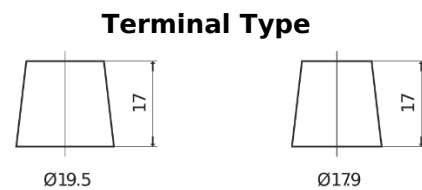

Product overview

Batteries for Trucks, Buses, Construction, Agriculture

PowerPRO Agri&Construction TJ1723

Part number	TJ1723
Technology	Flooded
EAN/GTIN	3661024056731
Voltage	12 V
Capacity	172 Ah
CCA	1390 A
Length	513 mm
Width	223 mm
Height	223 mm
Box size	D05
Polarity	ETN 3
Terminal Type	EN taper post
Hold Down	B0
Weights (subject of variation)	48.80 kg