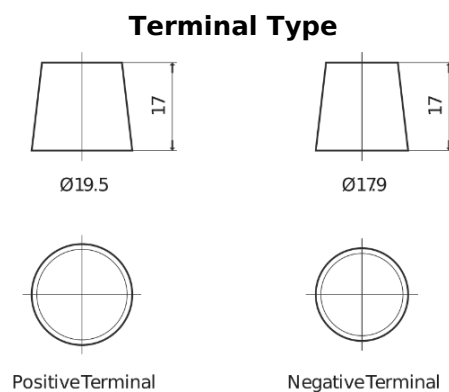

Product overview

Batteries for Trucks, Buses, Construction, Agriculture

PowerPRO EF1853

Part number	EF1853
Technology	Flooded
EAN/GTIN	3661024035316
Voltage	12 V
Capacity	185.0 Ah
CCA	1150 A
Length	513 mm
Width	223 mm
Height	223 mm
Box size	D05
Polarity	ETN 3
Terminal Type	EN taper post
Hold Down	B0
Weights (subject of variation)	43.90 kg