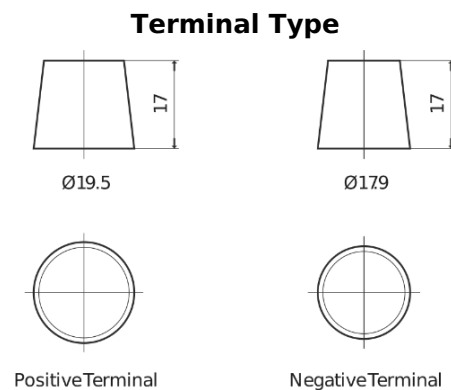

**Product overview**

Batteries for Trucks, Buses, Construction, Agriculture

**PowerPRO EF1853**

Part number	EF1853
Technology	Flooded
EAN/GTIN	3661024035316
Voltage	12 V
Capacity	185.0 Ah
CCA	1150 A
Length	513 mm
Width	223 mm
Height	223 mm
Box size	D05
Polarity	ETN 3
Terminal Type	EN taper post
Hold Down	B0
Weights (subject of variation)	43.90 kg