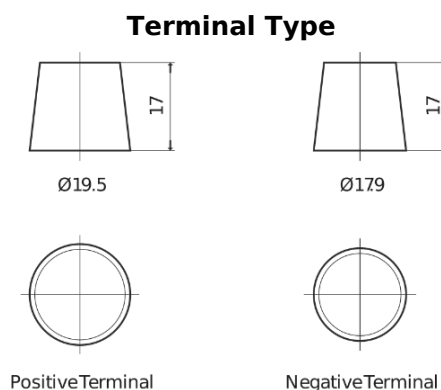

**Product overview**

Batteries for Trucks, Buses, Construction, Agriculture

**PowerPRO EF1853**

Part number	EF1853
Technology	Flooded
EAN/GTIN	3661024035316
Voltage	12 V
Capacity	185.0 Ah
CCA	1150 A
Length	513 mm
Width	223 mm
Height	223 mm
Box size	D05
Polarity	ETN 3
Terminal Type	EN taper post
Hold Down	B0
Weights (subject of variation)	43.90 kg