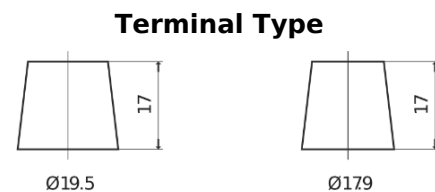

Product overview

Batteries for Trucks, Buses, Construction, Agriculture

PowerPRO EF1453

Part number	EF1453
Technology	Flooded
EAN/GTIN	3661024035309
Voltage	12 V
Capacity	145.0 Ah
CCA	900 A
Length	513 mm
Width	189 mm
Height	223 mm
Box size	D04
Polarity	ETN 3
Terminal Type	EN taper post
Hold Down	B0
Weights (subject of variation)	35.90 kg