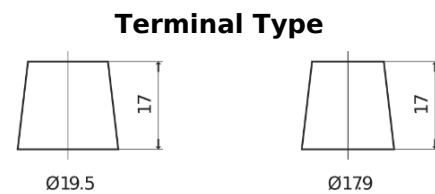

**Product overview**

Batteries for Trucks, Buses, Construction, Agriculture

**PowerPRO EF1453**

Part number	EF1453
Technology	Flooded
EAN/GTIN	3661024035309
Voltage	12 V
Capacity	145.0 Ah
CCA	900 A
Length	513 mm
Width	189 mm
Height	223 mm
Box size	D04
Polarity	ETN 3
Terminal Type	EN taper post
Hold Down	B0
Weights (subject of variation)	35.90 kg