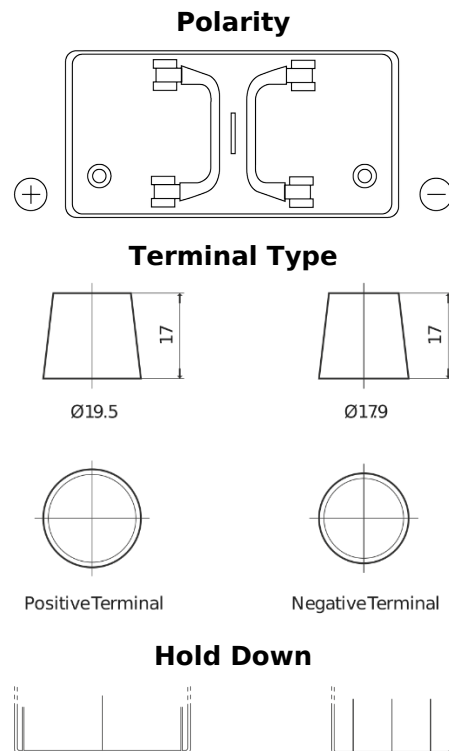

Product overview

Batteries for Trucks, Buses, Construction, Agriculture

PowerPRO EF1251

Part number	EF1251
Technology	Flooded
EAN/GTIN	3661024037952
Voltage	12 V
Capacity	125.0 Ah
CCA	850 A
Length	349 mm
Width	175 mm
Height	285 mm
Box size	D03
Polarity	ETN 1
Terminal Type	EN taper post
Hold Down	B0
Weights (subject of variation)	31.00 kg