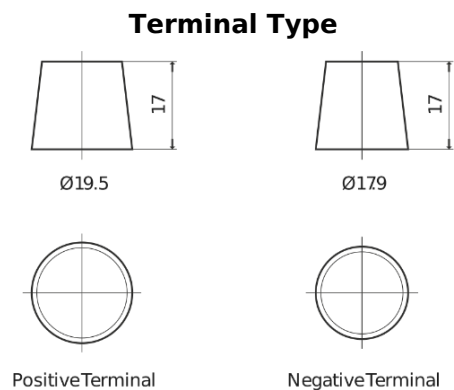

Product overview

Batteries for Trucks, Buses, Construction, Agriculture

PowerPRO EF1251

Part number	EF1251
Technology	Flooded
EAN/GTIN	3661024037952
Voltage	12 V
Capacity	125.0 Ah
CCA	850 A
Length	349 mm
Width	175 mm
Height	285 mm
Box size	D03
Polarity	ETN 1
Terminal Type	EN taper post
Hold Down	B0
Weights (subject of variation)	31.00 kg