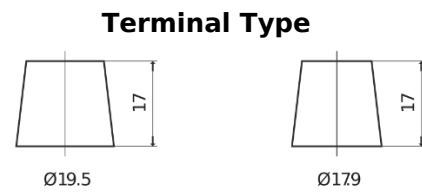

Product overview

Batteries for Trucks, Buses, Construction, Agriculture

PowerPRO Agri&Construction EJ1723

Part number	EJ1723
Technology	Flooded
EAN/GTIN	3661024036917
Voltage	12 V
Capacity	172 Ah
CCA	1390 A
Length	513 mm
Width	223 mm
Height	223 mm
Box size	D05
Polarity	ETN 3
Terminal Type	EN taper post
Hold Down	B0
Weights (subject of variation)	48.80 kg