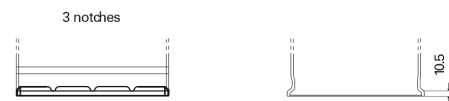

**Product overview**

Batteries for Trucks, Buses, Construction, Agriculture

**PowerPRO EF1202**

Part number	EF1202
Technology	Flooded
EAN/GTIN	3661024035279
Voltage	12 V
Capacity	120.0 Ah
CCA	870 A
Length	349 mm
Width	175 mm
Height	235 mm
Box size	D02
Polarity	ETN 0
Terminal Type	EN taper post
Hold Down	B1
Weights (subject of variation)	27.50 kg

**Polarity**

**Terminal Type**

Positive Terminal

Negative Terminal

**Hold Down**

Design, features and specifications are subject to change without notice. We disclaim any representation or warranty, express or implied, concerning the data or recommendations, and in no event shall be liable for any loss or damage claimed to have arisen as a result. Some products may not be available in your local market.