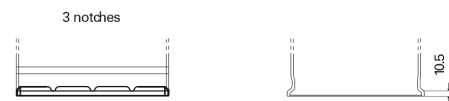

Product overview

Batteries for Trucks, Buses, Construction, Agriculture

PowerPRO EF1202

| | |
|--------------------------------|---------------|
| Part number | EF1202 |
| Technology | Flooded |
| EAN/GTIN | 3661024035279 |
| Voltage | 12 V |
| Capacity | 120.0 Ah |
| CCA | 870 A |
| Length | 349 mm |
| Width | 175 mm |
| Height | 235 mm |
| Box size | D02 |
| Polarity | ETN 0 |
| Terminal Type | EN taper post |
| Hold Down | B1 |
| Weights (subject of variation) | 27.50 kg |

Polarity

Terminal Type

Positive Terminal

Negative Terminal

Hold Down

Design, features and specifications are subject to change without notice. We disclaim any representation or warranty, express or implied, concerning the data or recommendations, and in no event shall be liable for any loss or damage claimed to have arisen as a result. Some products may not be available in your local market.