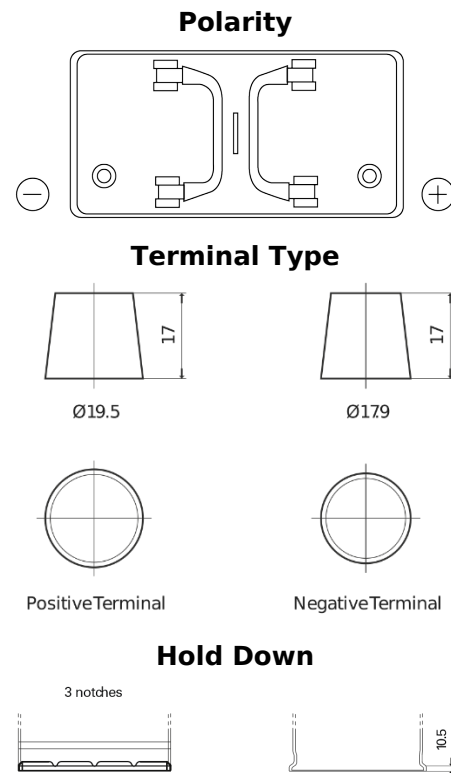

Product overview

Batteries for Trucks, Buses, Construction, Agriculture

PowerPRO EF1202

Part number	EF1202
Technology	Flooded
EAN/GTIN	3661024035279
Voltage	12 V
Capacity	120.0 Ah
CCA	870 A
Length	349 mm
Width	175 mm
Height	235 mm
Box size	D02
Polarity	ETN 0
Terminal Type	EN taper post
Hold Down	B1
Weights (subject of variation)	27.50 kg