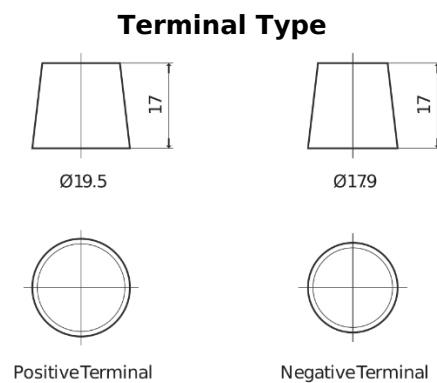

Product overview

Batteries for Trucks, Buses, Construction, Agriculture

StrongPRO EFB+ EE2353

Part number	EE2353
Technology	EFB
EAN/GTIN	3661024036870
Voltage	12 V
Capacity	235.0 Ah
CCA	1200 A
Length	518 mm
Width	274 mm
Height	240 mm
Box size	D06
Polarity	ETN 3
Terminal Type	EN taper post
Hold Down	B0
Weights (subject of variation)	58.20 kg