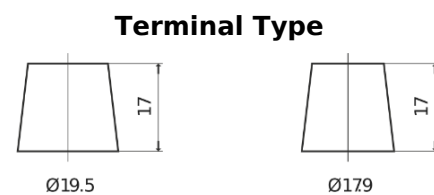

**Product overview**

Batteries for Trucks, Buses, Construction, Agriculture

**StrongPRO EFB+ EE2353**

Part number	EE2353
Technology	EFB
EAN/GTIN	3661024036870
Voltage	12 V
Capacity	235.0 Ah
CCA	1200 A
Length	518 mm
Width	274 mm
Height	240 mm
Box size	D06
Polarity	ETN 3
Terminal Type	EN taper post
Hold Down	B0
Weights (subject of variation)	58.20 kg