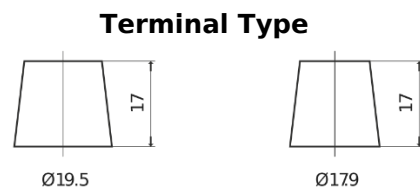

Product overview

Batteries for Trucks, Buses, Construction, Agriculture

PowerPRO TF1853

Part number	TF1853
Technology	Flooded
EAN/GTIN	3661024055314
Voltage	12 V
Capacity	185 Ah
CCA	1150 A
Length	513 mm
Width	223 mm
Height	223 mm
Box size	D05
Polarity	ETN 3
Terminal Type	EN taper post
Hold Down	B0
Weights (subject of variation)	43.90 kg