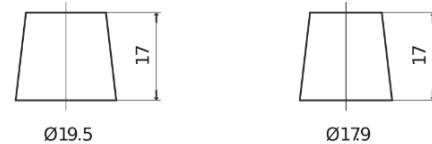

**Product overview**

Batteries for Trucks, Buses, Construction, Agriculture

**Endurance+PRO Gel ED851T**

Part number	ED851T
Technology	GEL
EAN/GTIN	3661024037884
Voltage	12 V
Capacity	85.0 Ah
CCA	350 A
Length	349 mm
Width	175 mm
Height	235 mm
Box size	D02
Polarity	ETN 1
Terminal Type	EN taper post
Hold Down	B0
Weights (subject of variation)	29.50 kg

**Polarity**

**Terminal Type**

Positive Terminal

Negative Terminal

**Hold Down**

Design, features and specifications are subject to change without notice. We disclaim any representation or warranty, express or implied, concerning the data or recommendations, and in no event shall be liable for any loss or damage claimed to have arisen as a result. Some products may not be available in your local market.