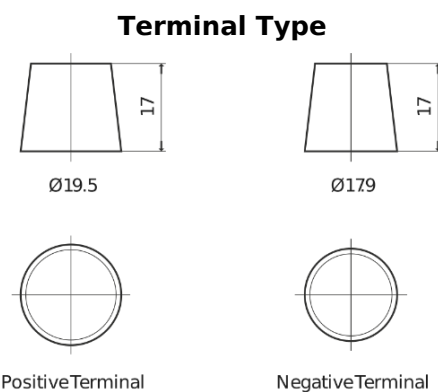

**Product overview**

Batteries for Trucks, Buses, Construction, Agriculture

**Endurance+PRO Gel ED2103T**

Part number	ED2103T
Technology	GEL
EAN/GTIN	3661024037624
Voltage	12 V
Capacity	210.0 Ah
CCA	800 A
Length	518 mm
Width	274 mm
Height	240 mm
Box size	D06
Polarity	ETN 3
Terminal Type	EN taper post
Hold Down	B0
Weights (subject of variation)	66.00 kg