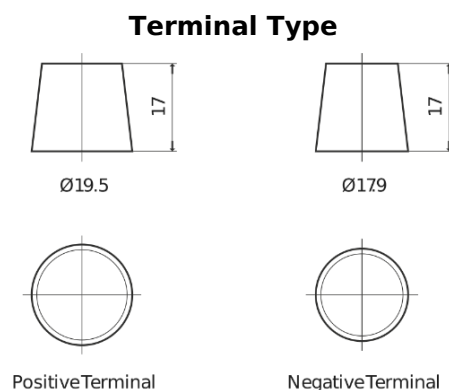

Product overview

Batteries for Trucks, Buses, Construction, Agriculture

Endurance+PRO Gel ED2103

Part number	ED2103
Technology	GEL
EAN/GTIN	3661024037341
Voltage	12 V
Capacity	210.0 Ah
CCA	1030 A
Length	518 mm
Width	274 mm
Height	240 mm
Box size	D06
Polarity	ETN 3
Terminal Type	EN taper post
Hold Down	B0
Weights (subject of variation)	63.50 kg