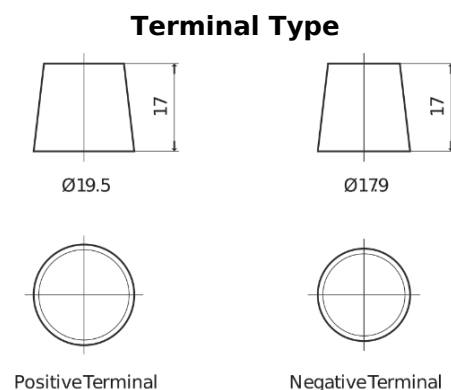

Product overview

Batteries for Trucks, Buses, Construction, Agriculture

Endurance+PRO Gel ED2103

Part number	ED2103
Technology	GEL
EAN/GTIN	3661024037341
Voltage	12 V
Capacity	210.0 Ah
CCA	1030 A
Length	518 mm
Width	274 mm
Height	240 mm
Box size	D06
Polarity	ETN 3
Terminal Type	EN taper post
Hold Down	B0
Weights (subject of variation)	63.50 kg