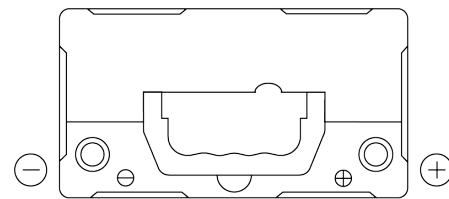

**Product overview**

Batteries for Cars

**Technica TB454**

Part number	TB454
Technology	Flooded
EAN/GTIN	3661024054379
Voltage	12 V
Capacity	45 Ah
CCA	330 A
Length	237 mm
Width	127 mm
Height	227 mm
Box size	B24
Polarity	ETN 0
Terminal Type	EN taper post
Hold Down	B0
Weights (subject of variation)	11.40 kg

**Polarity**

**Terminal Type**

Positive Terminal

Negative Terminal

**Hold Down**

Design, features and specifications are subject to change without notice. We disclaim any representation or warranty, express or implied, concerning the data or recommendations, and in no event shall be liable for any loss or damage claimed to have arisen as a result. Some products may not be available in your local market.