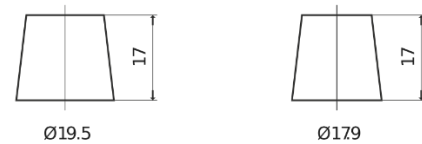

**Product overview**

Batteries for Cars

**Technica TB454**

Part number	TB454
Technology	Flooded
EAN/GTIN	3661024054379
Voltage	12 V
Capacity	45 Ah
CCA	330 A
Length	237 mm
Width	127 mm
Height	227 mm
Box size	B24
Polarity	ETN 0
Terminal Type	EN taper post
Hold Down	B0
Weights (subject of variation)	11.40 kg

**Polarity**

**Terminal Type**

Positive Terminal

Negative Terminal

**Hold Down**

Design, features and specifications are subject to change without notice. We disclaim any representation or warranty, express or implied, concerning the data or recommendations, and in no event shall be liable for any loss or damage claimed to have arisen as a result. Some products may not be available in your local market.