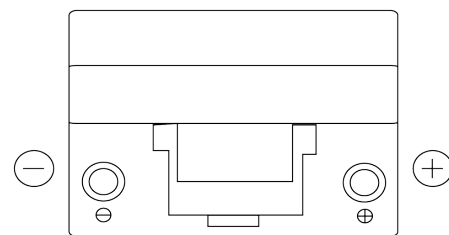

Product overview

Batteries for Cars

Classic EC904

Part number	EC904
Technology	Flooded
EAN/GTIN	3661024034753
Voltage	12 V
Capacity	90.0 Ah
CCA	680 A
Length	306 mm
Width	173 mm
Height	222 mm
Box size	D31
Polarity	ETN 0
Terminal Type	EN taper post
Hold Down	Korean B1
Weights (subject of variation)	19.90 kg

Polarity

Terminal Type

Ø19.5

Ø17.9

Positive Terminal

Negative Terminal

Hold Down

Design, features and specifications are subject to change without notice. We disclaim any representation or warranty, express or implied, concerning the data or recommendations, and in no event shall be liable for any loss or damage claimed to have arisen as a result. Some products may not be available in your local market.