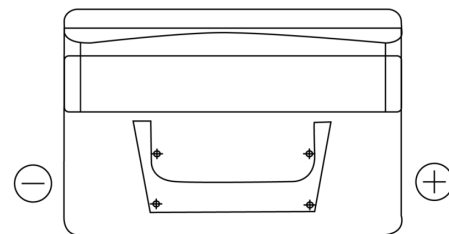

Product overview

Batteries for Cars

Classic EC652

Part number	EC652
Technology	Flooded
EAN/GTIN	3661024034869
Voltage	12 V
Capacity	65.0 Ah
CCA	540 A
Length	278 mm
Width	175 mm
Height	175 mm
Box size	LB3
Polarity	ETN 0
Terminal Type	EN taper post
Hold Down	B13
Weights (subject of variation)	14.50 kg

Polarity

Terminal Type

Positive Terminal

Negative Terminal

Hold Down

Design, features and specifications are subject to change without notice. We disclaim any representation or warranty, express or implied, concerning the data or recommendations, and in no event shall be liable for any loss or damage claimed to have arisen as a result. Some products may not be available in your local market.