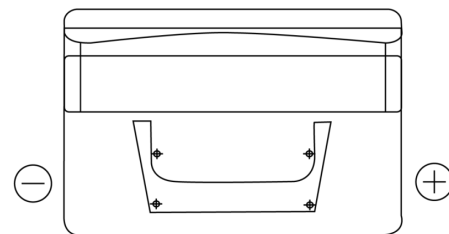

Product overview

Batteries for Cars

Classic EC652

Part number	EC652
Technology	Flooded
EAN/GTIN	3661024034869
Voltage	12 V
Capacity	65.0 Ah
CCA	540 A
Length	278 mm
Width	175 mm
Height	175 mm
Box size	LB3
Polarity	ETN 0
Terminal Type	EN taper post
Hold Down	B13
Weights (subject of variation)	14.50 kg

Polarity

Terminal Type

Hold Down

Design, features and specifications are subject to change without notice. We disclaim any representation or warranty, express or implied, concerning the data or recommendations, and in no event shall be liable for any loss or damage claimed to have arisen as a result. Some products may not be available in your local market.