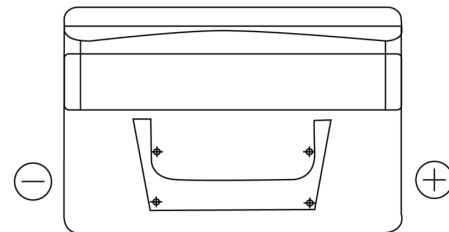

Product overview

Batteries for Cars

Classic EC652

Part number	EC652
Technology	Flooded
EAN/GTIN	3661024034869
Voltage	12 V
Capacity	65.0 Ah
CCA	540 A
Length	278 mm
Width	175 mm
Height	175 mm
Box size	LB3
Polarity	ETN 0
Terminal Type	EN taper post
Hold Down	B13
Weights (subject of variation)	14.50 kg

Polarity

Terminal Type

Hold Down

Design, features and specifications are subject to change without notice. We disclaim any representation or warranty, express or implied, concerning the data or recommendations, and in no event shall be liable for any loss or damage claimed to have arisen as a result. Some products may not be available in your local market.