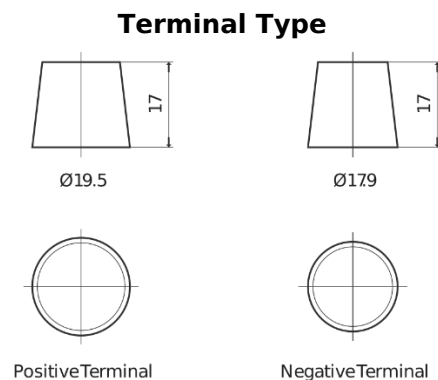

**Product overview**

Batteries for Marine and Leisure

**Dual ER850**

Part number	ER850
Technology	Flooded
EAN/GTIN	3661024037440
Voltage	12 V
Capacity	180 Ah
CCA	1000 A
Watt hour	850 Wh
Length	513 mm
Width	223 mm
Height	223 mm
Box size	D05
Polarity	ETN 3
Terminal Type	EN taper post
Hold Down	B0
Weights (subject of variation)	46.10 kg