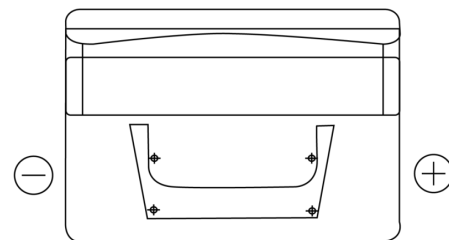

Product overview

Batteries for Cars

Classic EC542

Part number	EC542
Technology	Flooded
EAN/GTIN	3661024034852
Voltage	12 V
Capacity	54.0 Ah
CCA	500 A
Length	242 mm
Width	175 mm
Height	175 mm
Box size	LB2
Polarity	ETN 0
Terminal Type	EN taper post
Hold Down	B13
Weights (subject of variation)	12.90 kg

Polarity

Terminal Type

Positive Terminal

Negative Terminal

Hold Down

Design, features and specifications are subject to change without notice. We disclaim any representation or warranty, express or implied, concerning the data or recommendations, and in no event shall be liable for any loss or damage claimed to have arisen as a result. Some products may not be available in your local market.