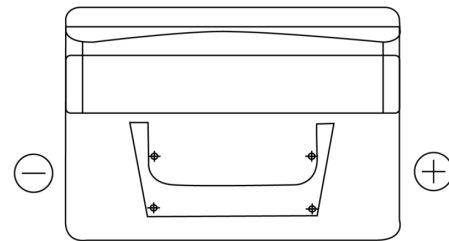

Product overview

Batteries for Cars

Classic EC542

| | |
|--------------------------------|---------------|
| Part number | EC542 |
| Technology | Flooded |
| EAN/GTIN | 3661024034852 |
| Voltage | 12 V |
| Capacity | 54.0 Ah |
| CCA | 500 A |
| Length | 242 mm |
| Width | 175 mm |
| Height | 175 mm |
| Box size | LB2 |
| Polarity | ETN 0 |
| Terminal Type | EN taper post |
| Hold Down | B13 |
| Weights (subject of variation) | 12.90 kg |

Polarity

Terminal Type

Positive Terminal

Negative Terminal

Hold Down

Design, features and specifications are subject to change without notice. We disclaim any representation or warranty, express or implied, concerning the data or recommendations, and in no event shall be liable for any loss or damage claimed to have arisen as a result. Some products may not be available in your local market.