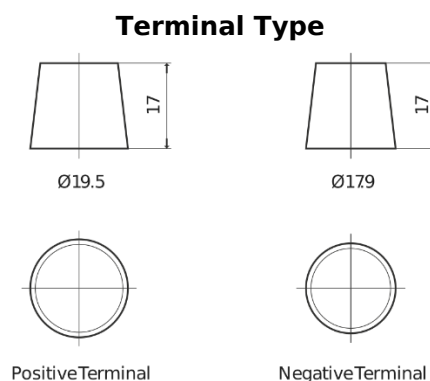

Product overview

Batteries for Trucks, Buses, Construction, Agriculture

EndurancePRO EFB EX1803

Part number	EX1803
Technology	EFB
EAN/GTIN	3661024036696
Voltage	12 V
Capacity	180 Ah
CCA	1000 A
Length	513 mm
Width	223 mm
Height	223 mm
Box size	D05
Polarity	ETN 3
Terminal Type	EN taper post
Hold Down	B0
Weights (subject of variation)	46.10 kg