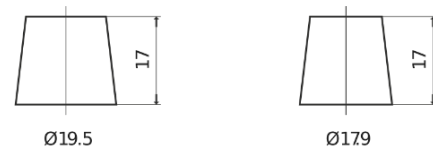

Terminal Type

Positive Terminal   Negative Terminal