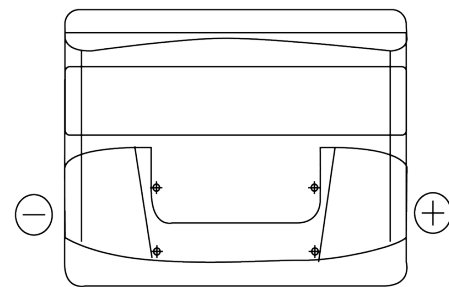

**Product overview**

Batteries for Cars

**Classic EC440**

Part number	EC440
Technology	Flooded
EAN/GTIN	3661024034784
Voltage	12 V
Capacity	44.0 Ah
CCA	360 A
Length	207 mm
Width	175 mm
Height	190 mm
Box size	L01
Polarity	ETN 0
Terminal Type	EN taper post
Hold Down	B13
Weights (subject of variation)	11.10 kg

**Polarity**

**Terminal Type**

Positive Terminal

Negative Terminal

**Hold Down**

Design, features and specifications are subject to change without notice. We disclaim any representation or warranty, express or implied, concerning the data or recommendations, and in no event shall be liable for any loss or damage claimed to have arisen as a result. Some products may not be available in your local market.