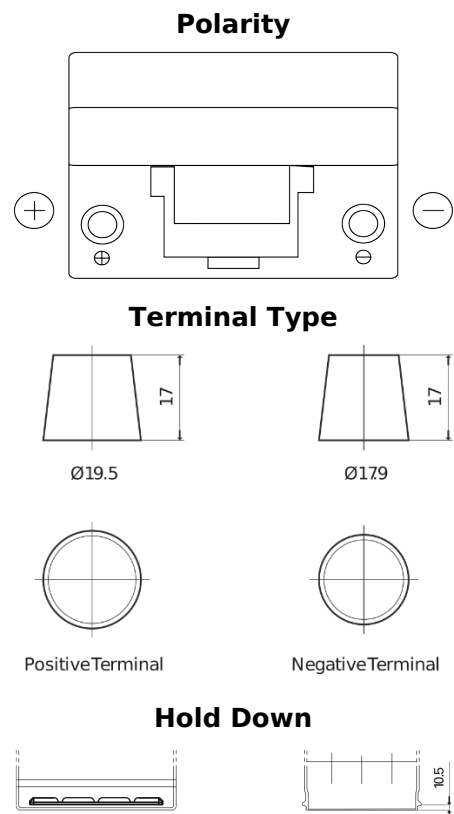

Product overview

Batteries for Cars

Excell EB955

Part number	EB955
Technology	Flooded
EAN/GTIN	3661024034463
Voltage	12 V
Capacity	95.0 Ah
CCA	760 A
Length	306 mm
Width	173 mm
Height	222 mm
Box size	D31
Polarity	ETN 1
Terminal Type	EN taper post
Hold Down	Korean B1
Weights (subject of variation)	20.60 kg