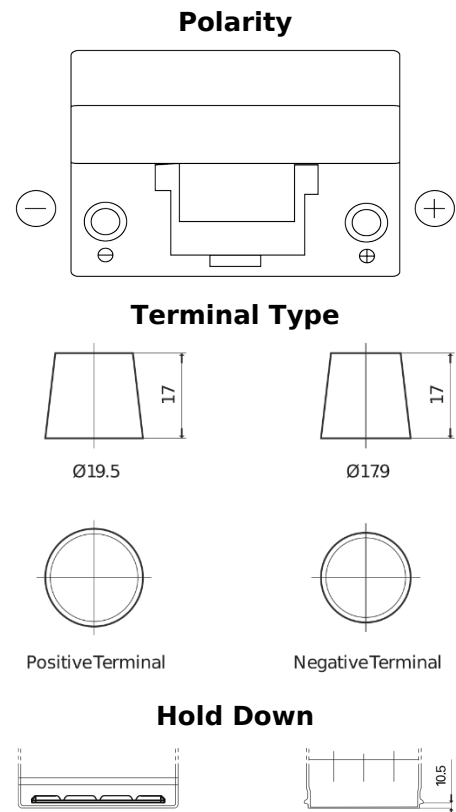

Product overview

Batteries for Cars

Excell EB954

Part number	EB954
Technology	Flooded
EAN/GTIN	3661024034456
Voltage	12 V
Capacity	95.0 Ah
CCA	760 A
Length	306 mm
Width	173 mm
Height	222 mm
Box size	D31
Polarity	ETN 0
Terminal Type	EN taper post
Hold Down	Korean B1
Weights (subject of variation)	20.60 kg